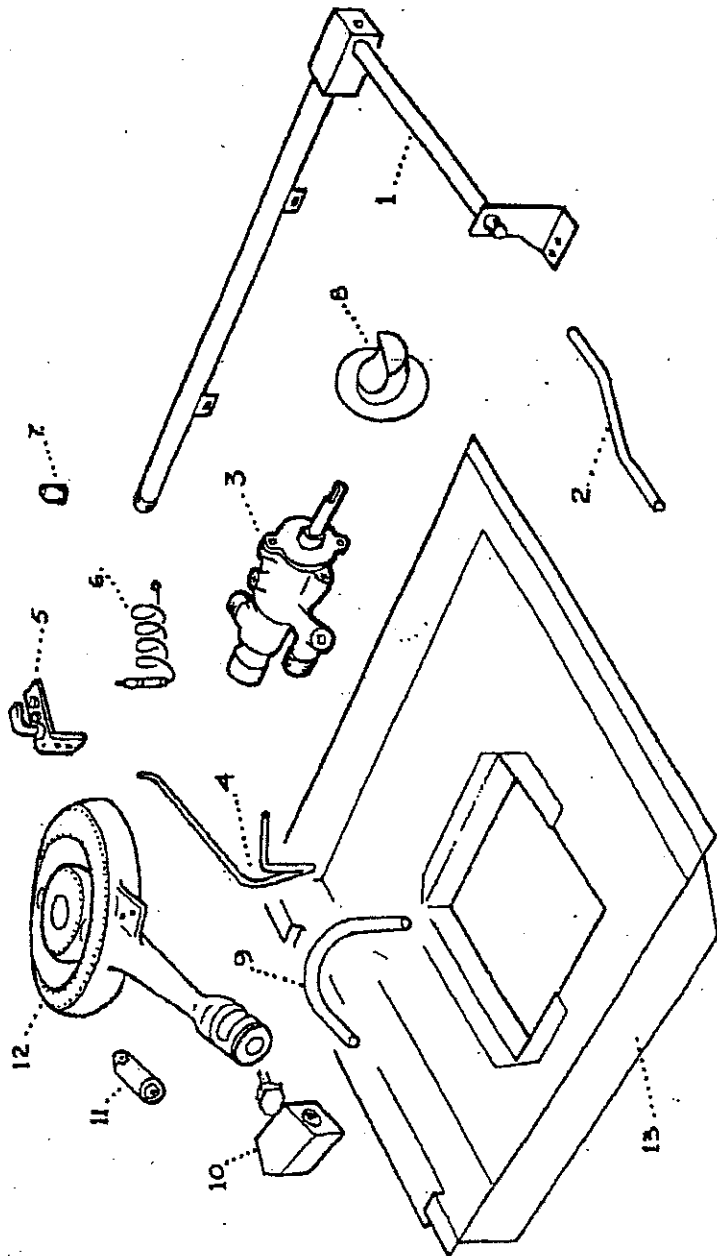

G1107 CE S/T Controls & Pipework

1	537101740	Inlet Manifold
2	537101741	Pipe - Control to Inlet
3	534101006	Gas Control Valve
4	537101742	Pilot Pipe c/w Nut & Olive
5	537101744	Pilot Burner
6	535101001	Thermocouple
7	534101003	Pilot Injector - NAT
8	530011070	Pilot Injector - Propane
9	534101007	Control Knob
10	537101743	Pipe - Control to Injector
11	531880580	Injector Block
12	534101010	Burner Injector - Nat
13	534101011	Burner Injector - Propane
14	537101650	S/T burner Assembly
15	530963340	S/T Burner Surround

Parts Not Shown

531884650	Adapter Block - Pilot Bypass
531884640	Pilot Adapter
531880500	Pressure Test Nipple
534102950	Injector Adapter Nut
537130080	Pilot Bracket
534104372	FFD Shield
534102770	Coupling - 1/8" x 6mm
537060305	Pilot Elbow
534100190	Solid Top Assembly

G1107 CE Oven Controls & Fitments

1	534101040	Oven Thermostat - Nat/Propane
2	534101005	Oven Thermostat Knob
3		10mm Olive (RZZ66)
4		15mm Compression Nut
5	537101900	Oven Burner Supply Pipe
6		Compression Nut
7		10mm Olive (R2496)
8	530962080	Oven Flame Failure Valve
9	530964330	Injector Adaptor c/w Locknut
10	534101008	Oven Injector - Nat
11	534101009	Oven Injector - Propane
12	530962010	Oven Burner
13	530962000	Burner Support
14	530962140	Oven Thermocouple
15	530962090	Spark Igniter
16	537101590	Ignition Lead Assembly
17	530962100	Ignition Electrode
18	530962120	Ignition Earth Pin
19	537101870	Thermostat Phial Clip
20	537101840	Thermostat Phial Protection Plate
21	537101850	Oven Roof Baffle
22	530962260	Oven Rear Baffle
23	537101860	Oven Rear Roof Baffle
	530962230	Oven Inner Rear Baffle
		NOT SHOWN
	534101019	Thermostat Bypass Screw - Nat
	555130130	Thermostat Bypass Screw - Propane