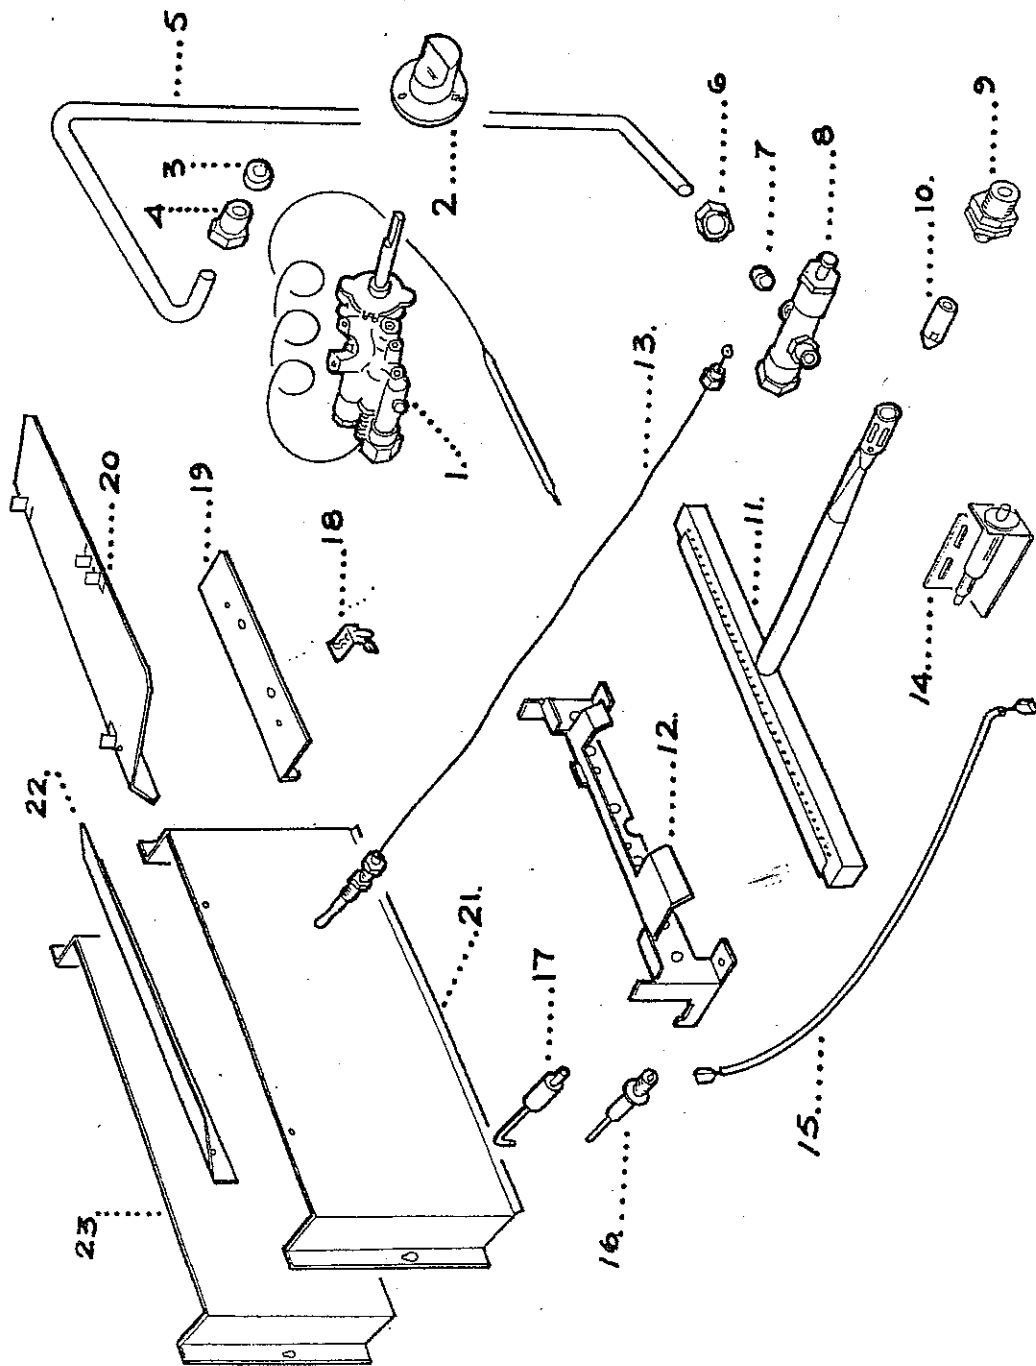

G1107 CE S/T Controls & Pipework

1	537101740	Inlet Manifold
2	537101741	Pipe - Control to Inlet
3	534101006	Gas Control Valve
4	537101742	Pilot Pipe c/w Nut & Olive
5	537101744	Pilot Burner
6	535101001	Thermocouple
7	534101003	Pilot Injector - NAT
8	530011070	Pilot Injector - Propane
9	534101007	Control Knob
10	537101743	Pipe - Control to Injector
11	531880580	Injector Block
12	534101010	Burner Injector - Nat
13	534101011	Burner Injector - Propane
14	537101650	S/T burner Assembly
15	530963340	S/T Burner Surround

Parts Not Shown

531884650	Adapter Block - Pilot Bypass
531884640	Pilot Adapter
531880500	Pressure Test Nipple
534102950	Injector Adapter Nut
537130080	Pilot Bracket
534104372	FFD Shield
534102770	Coupling - 1/8" x 6mm
537060305	Pilot Elbow
534100190	Solid Top Assembly

G1107 CE Oven Controls & Fitments

1	534101040	Oven Thermostat - Nat/Propane
2	534101005	Oven Thermostat Knob
3		10mm Olive (RZZ66)
4		15mm Compression Nut
5	537101900	Oven Burner Supply Pipe
6		Compression Nut
7		10mm Olive (R2496)
8	530962080	Oven Flame Failure Valve
9	530964330	Injector Adaptor c/w Locknut
10	534101008	Oven Injector - Nat
11	534101009	Oven Injector - Propane
12	530962010	Oven Burner
13	530962000	Burner Support
14	530962140	Oven Thermocouple
15	530962090	Spark Igniter
16	537101590	Ignition Lead Assembly
17	530962100	Ignition Electrode
18	530962120	Ignition Earth Pin
19	537101870	Thermostat Phial Clip
20	537101840	Thermostat Phial Protection Plate
21	537101850	Oven Roof Baffle
22	530962260	Oven Rear Baffle
23	537101860	Oven Rear Roof Baffle
	530962230	Oven Inner Rear Baffle
		NOT SHOWN
	534101019	Thermostat Bypass Screw - Nat
	555130130	Thermostat Bypass Screw - Propane